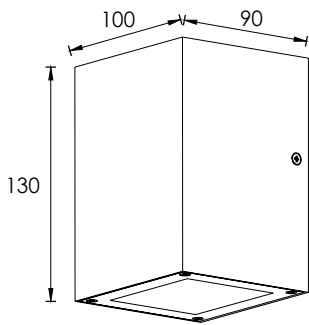

Wall Mounting Landscape Light QAMRA

■ sanded brown ■ sanded black ■ sanded white

332 253

LED Power	Colour Temp	Luminous
24V - 6,2W	2000K	
120/240V - 8,5W	3000K	
	6000K	

LIGHT DISTRIBUTION